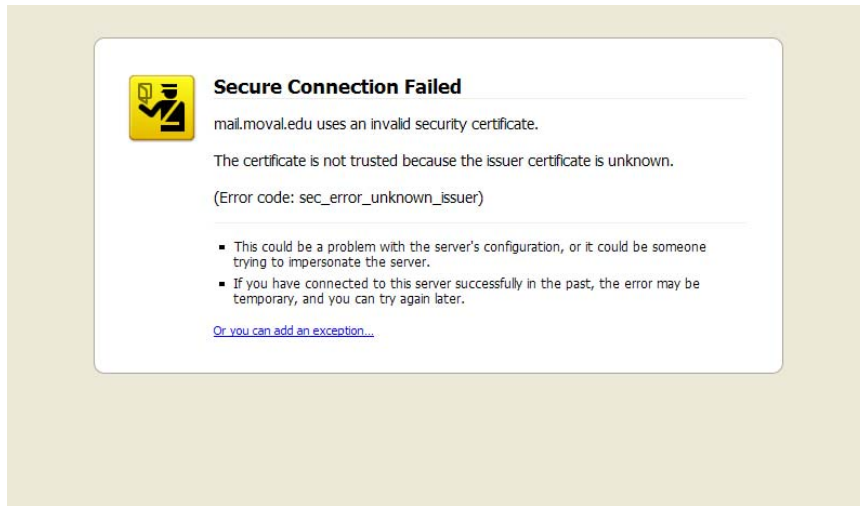

The following instructions are for installing the Viking Mail certificate in Firefox 3.0

Click on **Or you can add an exception...**

Click on **Add Exception...**

Click **Get Certificate**
then click **Confirm Security Exception**