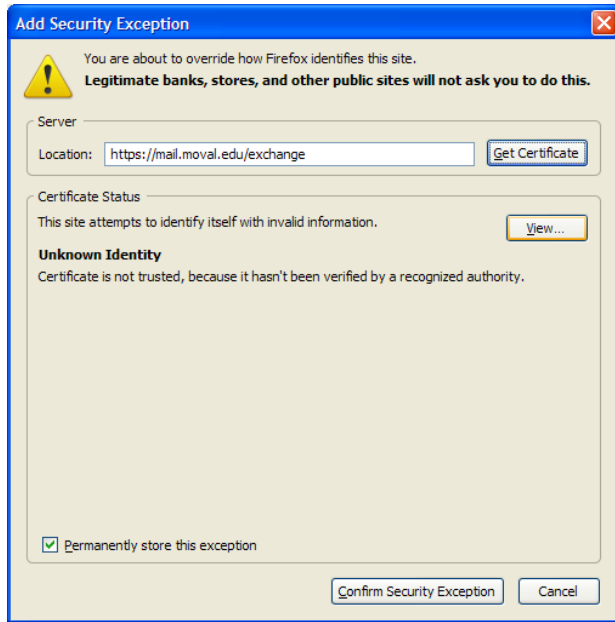

The following instructions are for installing the Viking Mail certificate in Firefox 3.0

Click on **Or you can add an exception...**

Click on **Add Exception...**

Click **Get Certificate**
then click **Confirm Security Exception**