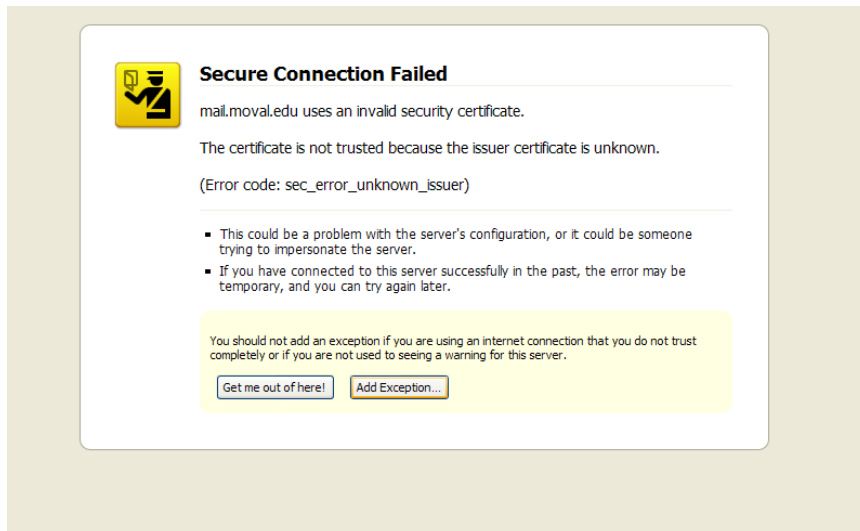

The following instructions are for installing the Viking Mail certificate in Firefox 3.0

Click on **Or you can add an exception...**

Click on **Add Exception...**

Click **Get Certificate**
then click **Confirm Security Exception**