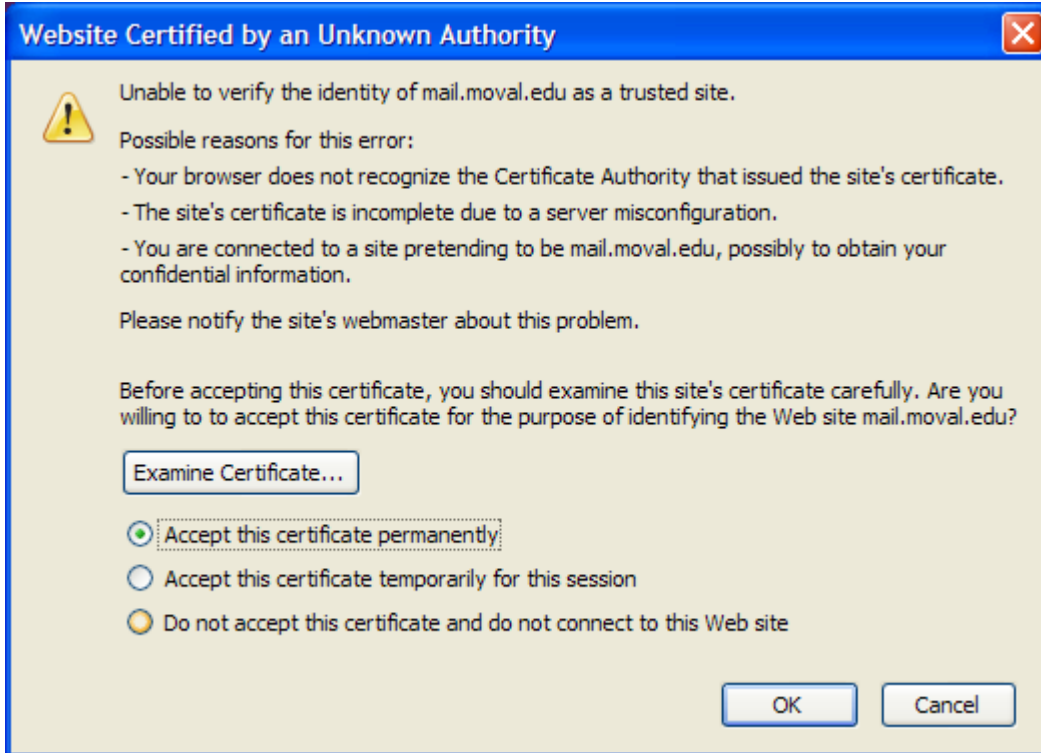

How to install the Missouri Valley College mail certificate in Firefox.

After you click on the Viking Mail link this window will appear. Select **“Accept this certificate permanently”** and click **OK**.