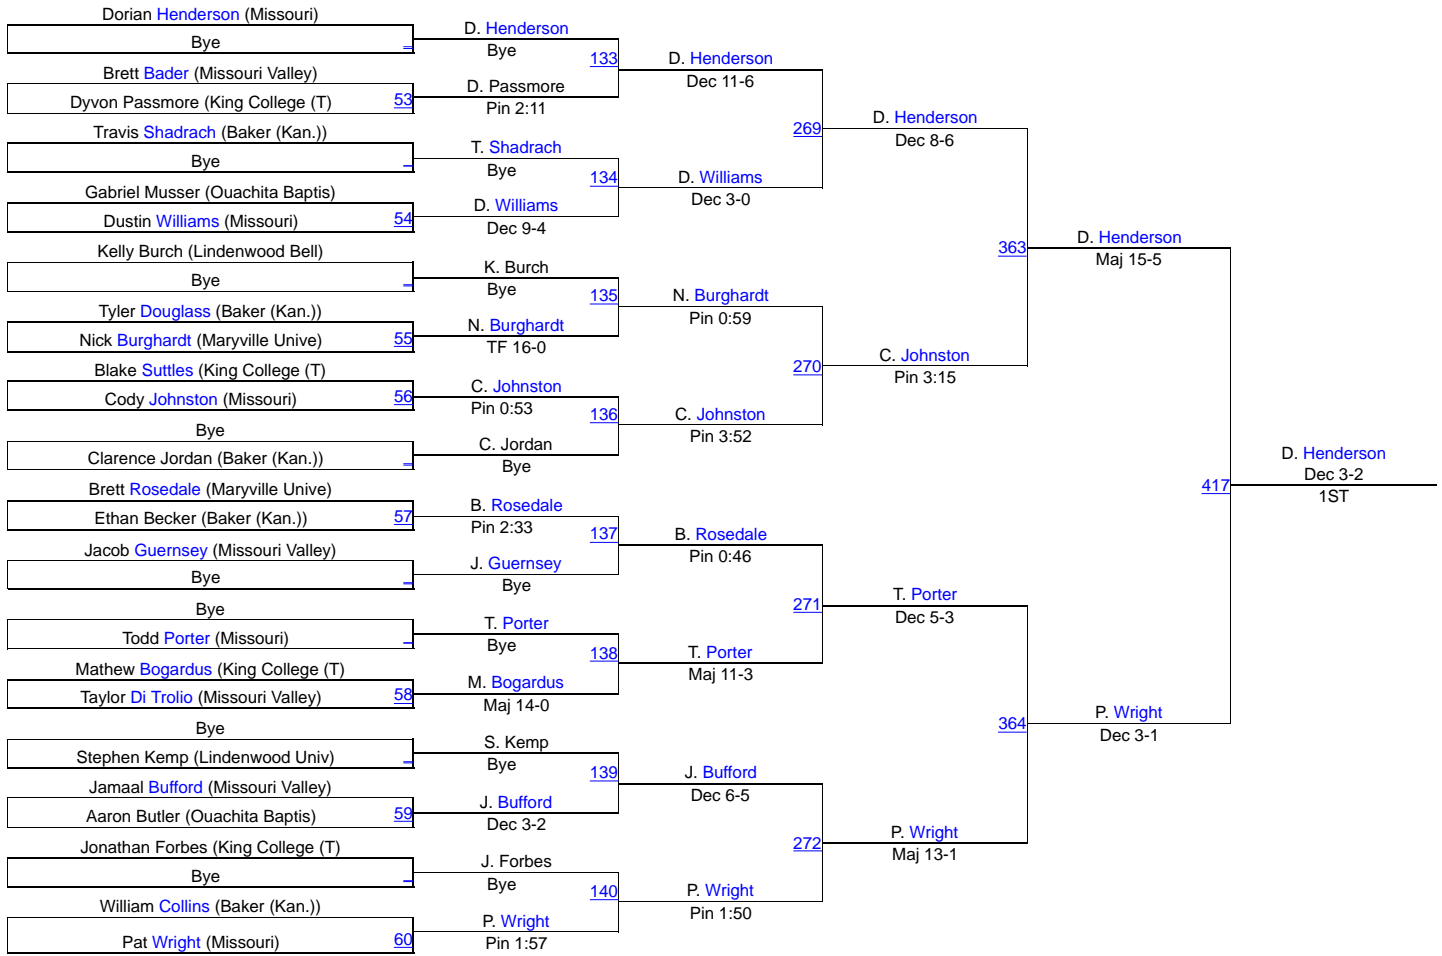

Maryville/Kaufman-Brand

Open 174