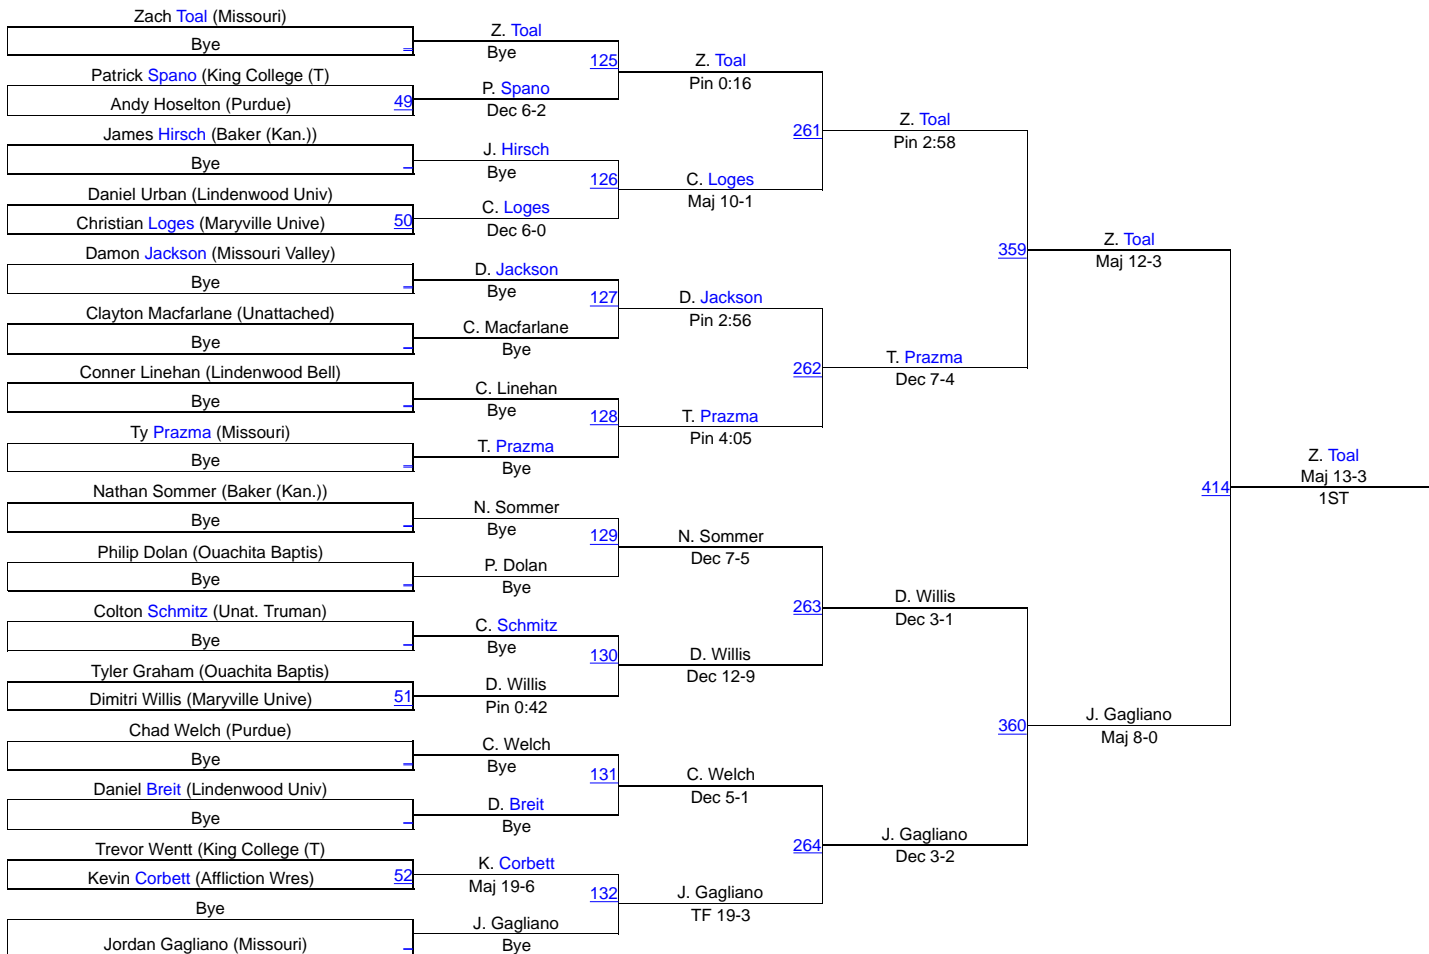

Maryville/Kaufman-Brand

Open 165