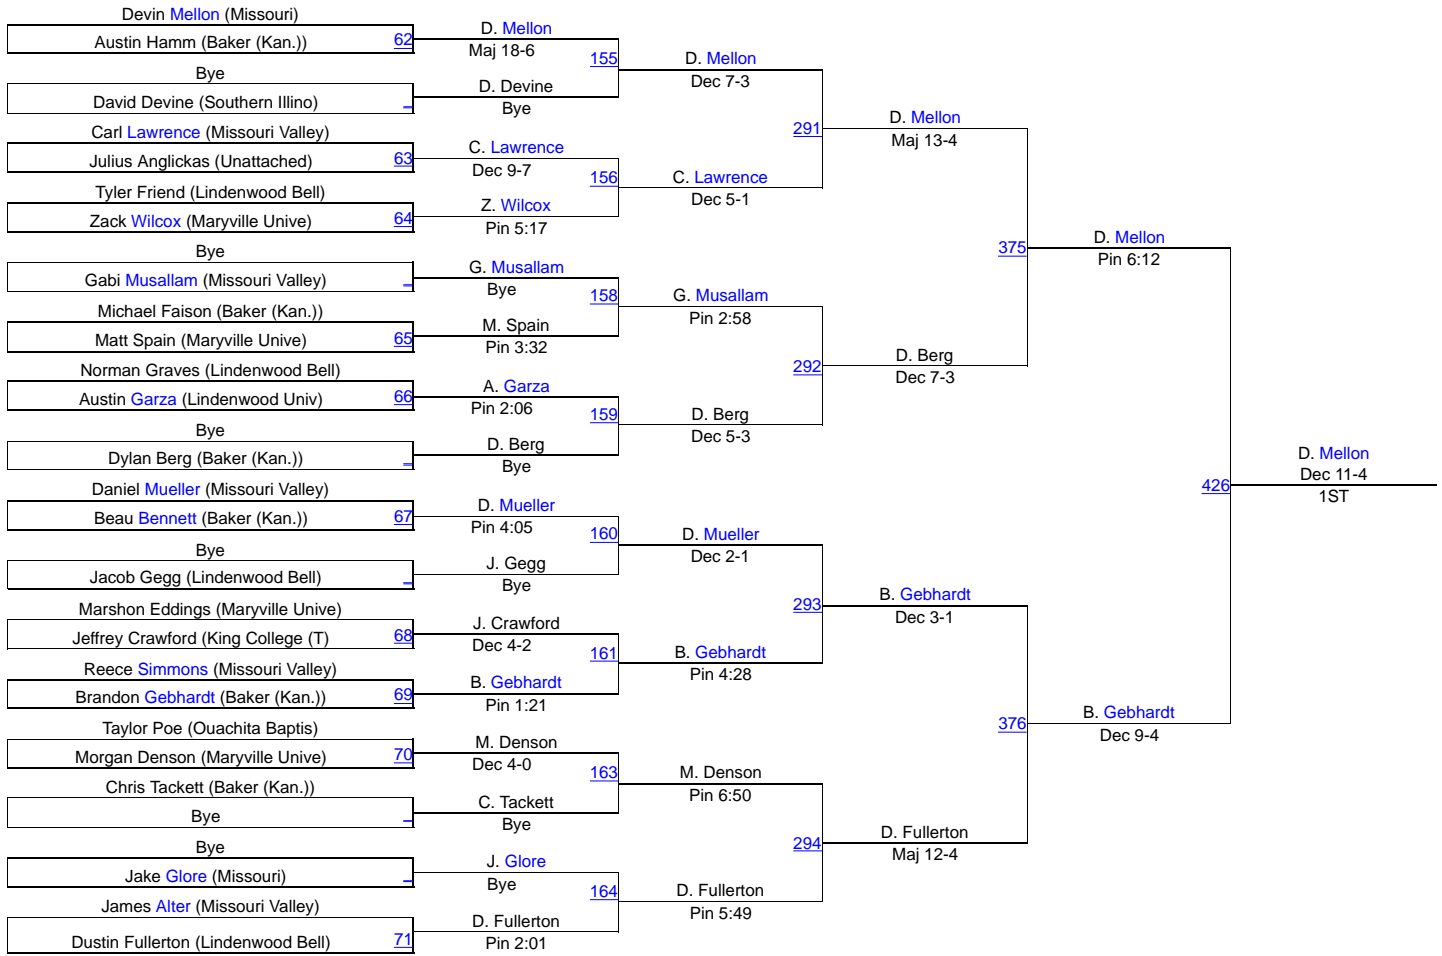

Maryville/Kaufman-Brand

Open 285