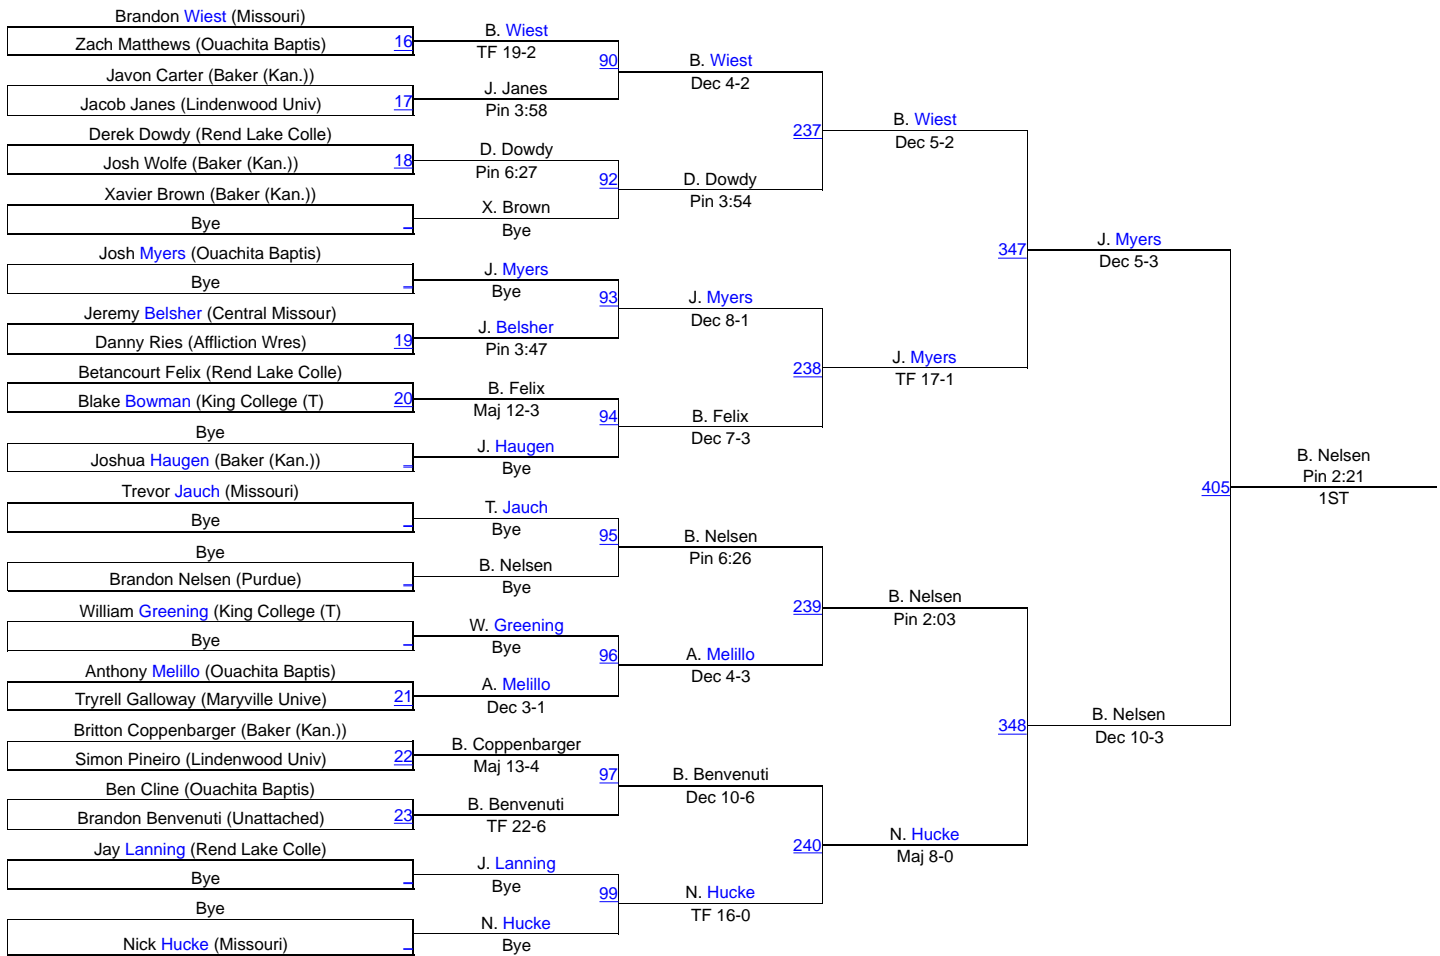

Maryville/Kaufman-Brand

Open 141