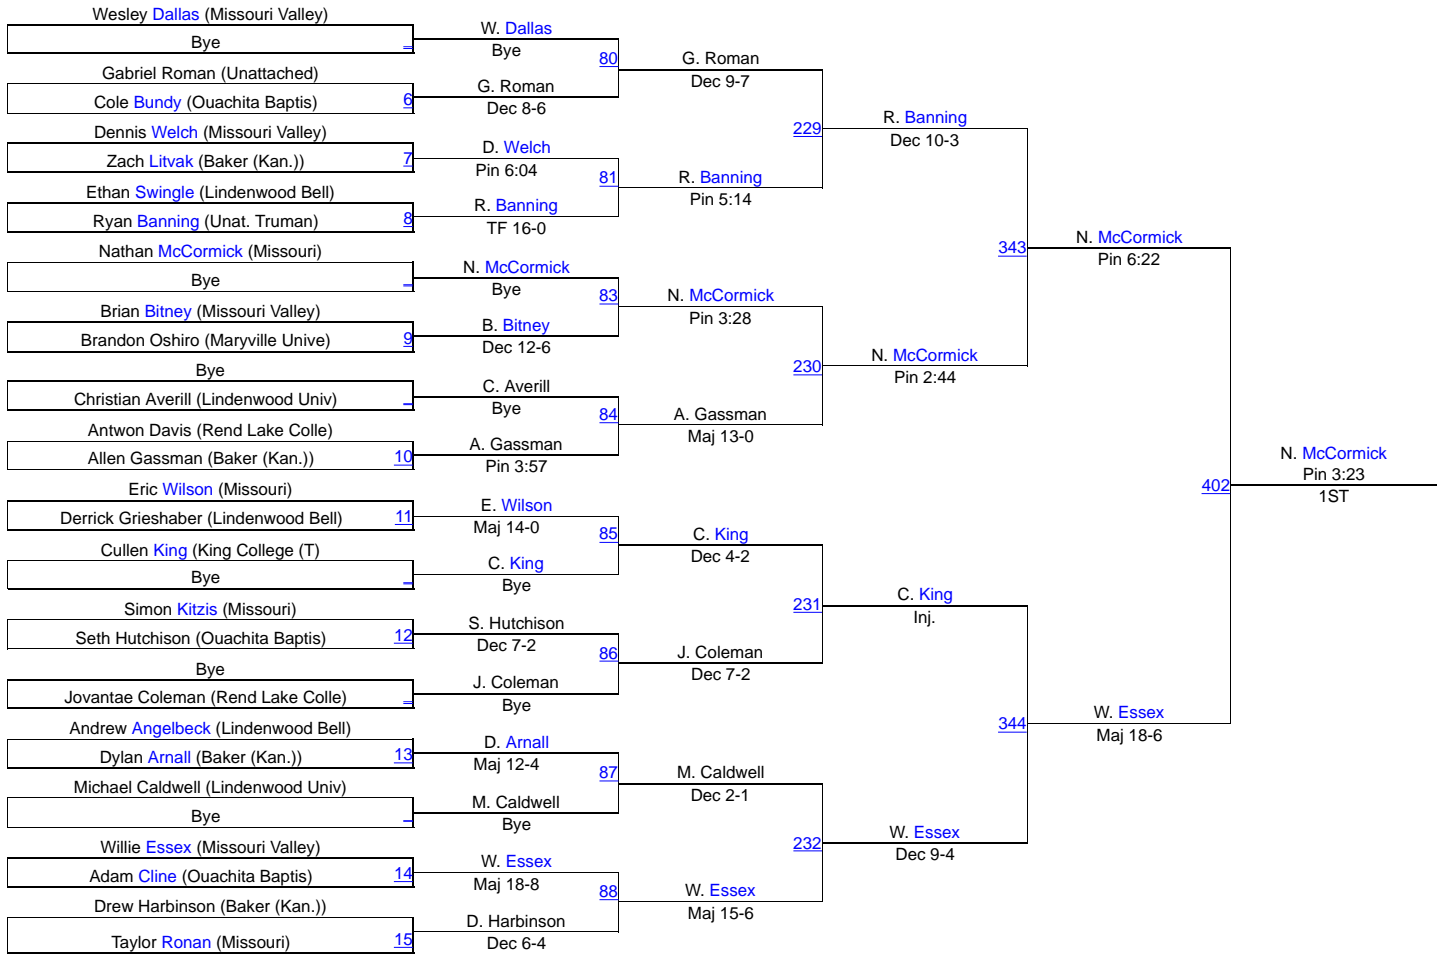

Maryville/Kaufman-Brand

Open 133