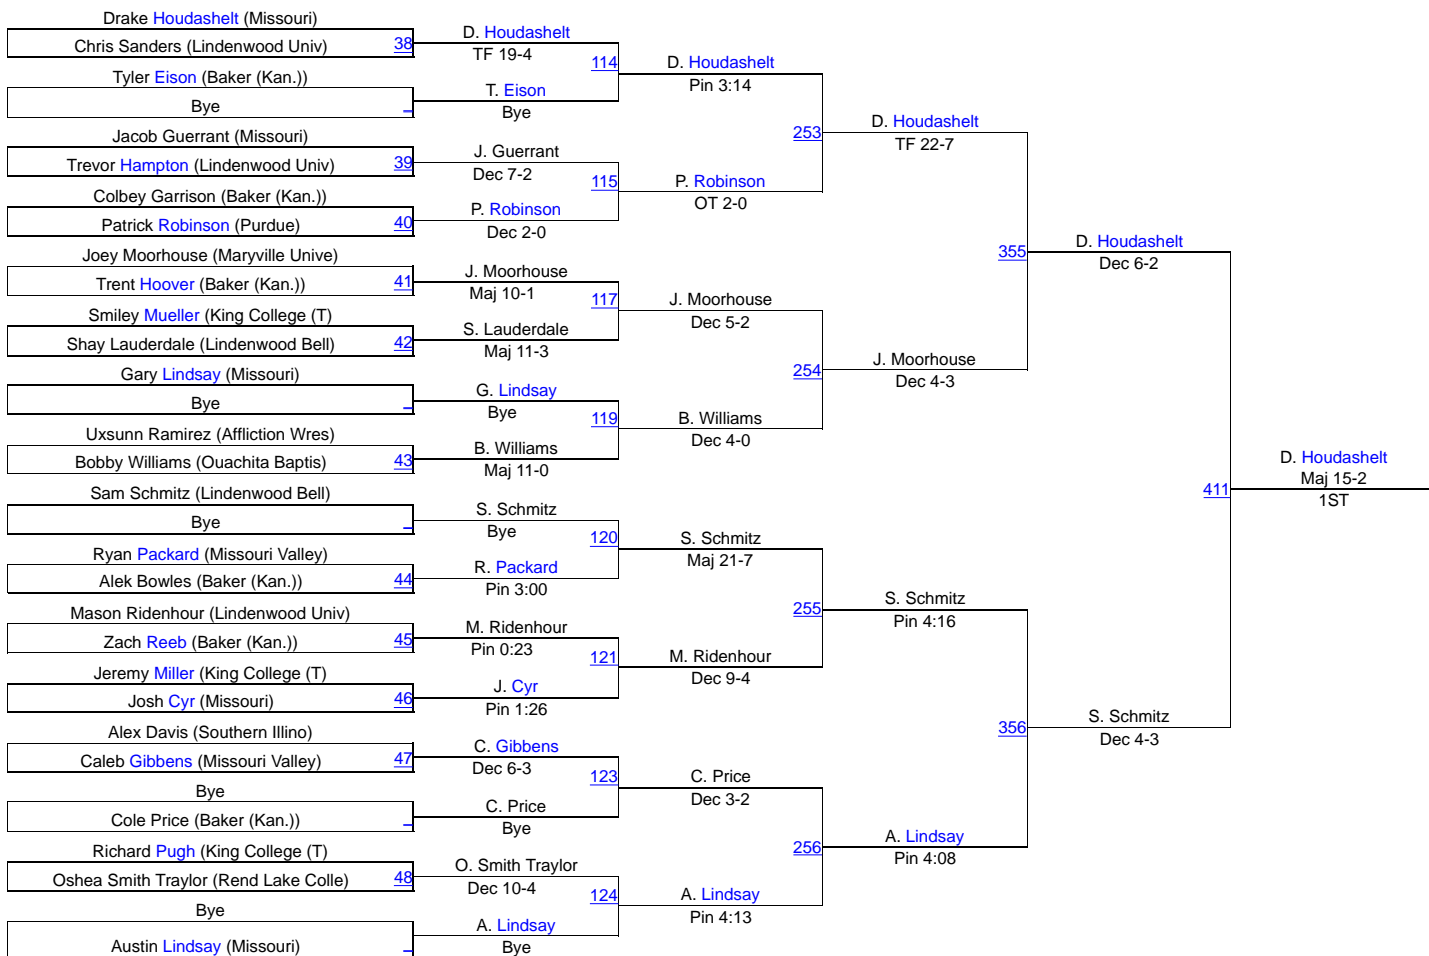

Maryville/Kaufman-Brand

Open 157