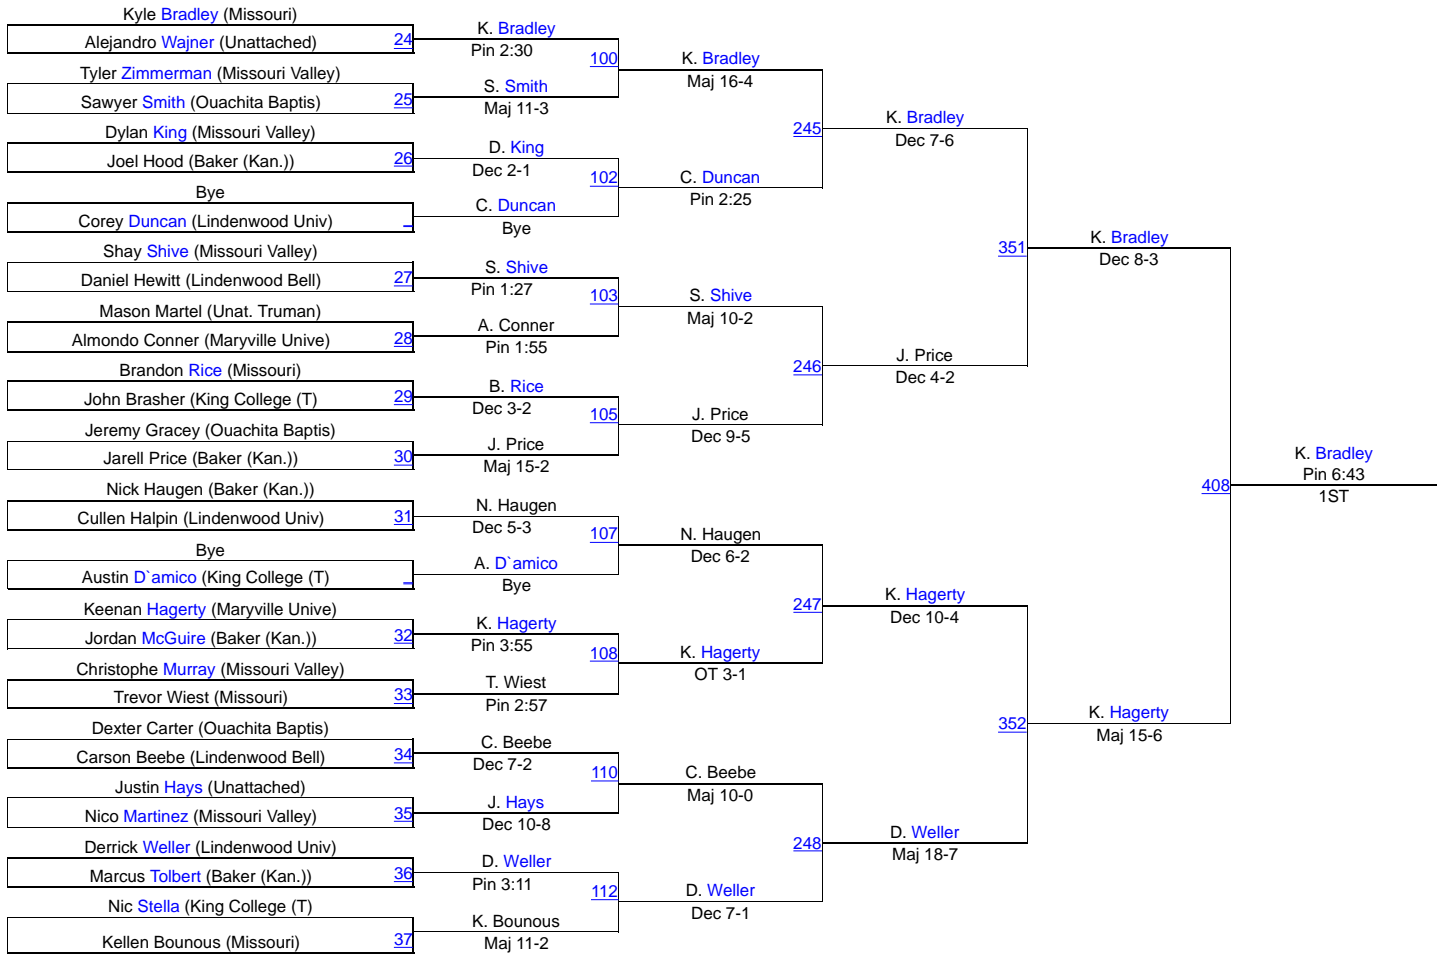

Maryville/Kaufman-Brand

Open 149