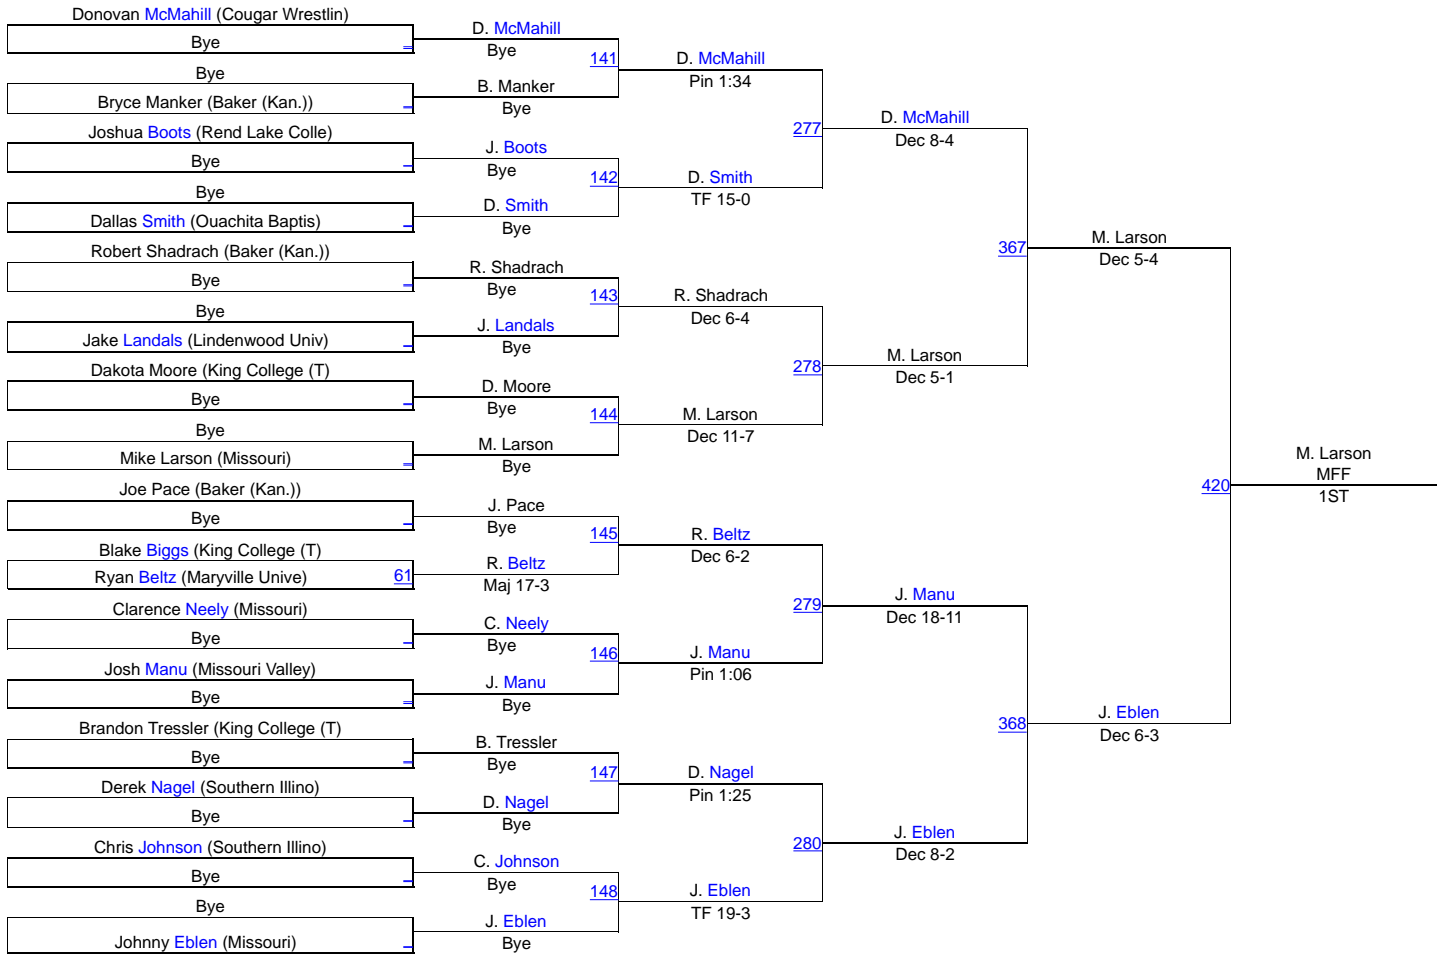

Maryville/Kaufman-Brand

Open 184